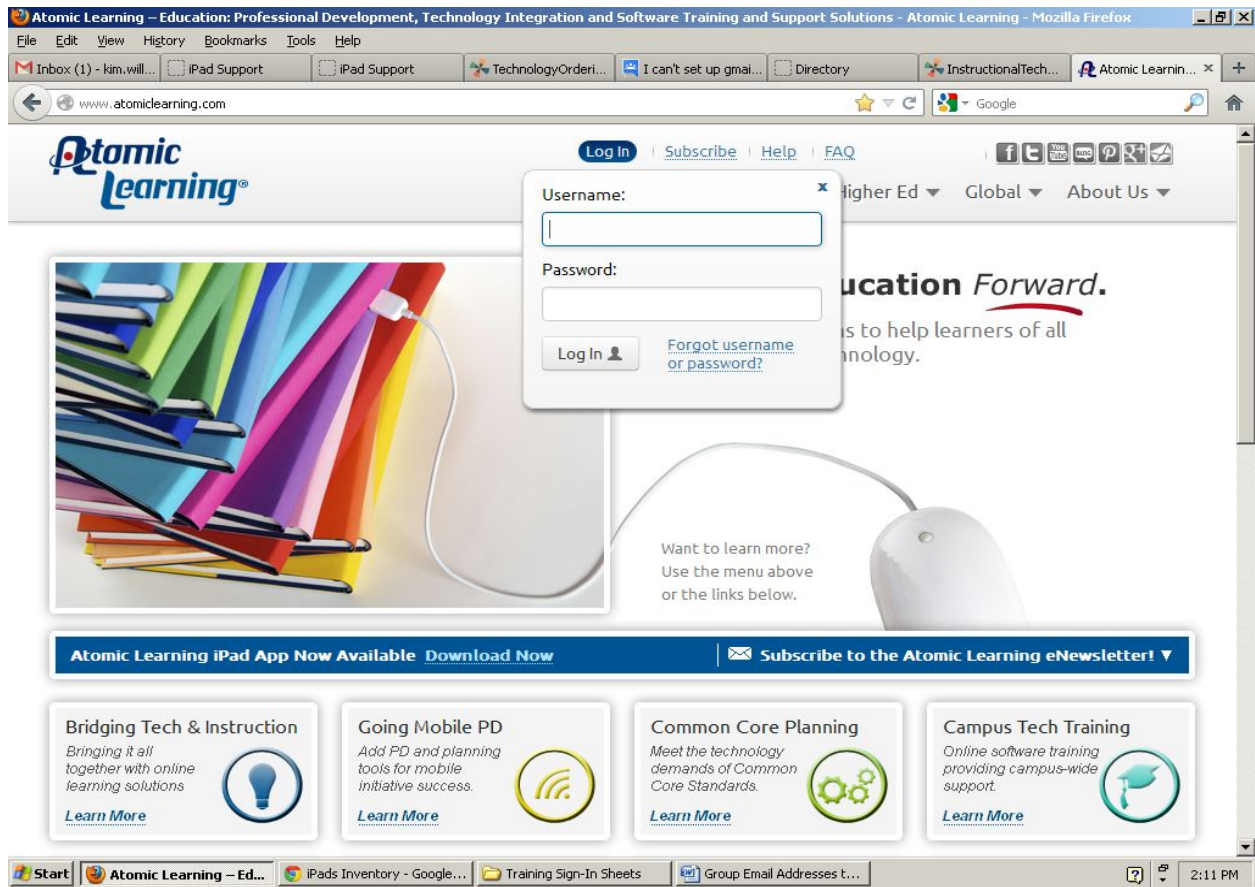

Atomic Learning Website

http://www.atomiclearning.com/

Username: entire CMS email address

Password: eettgrant

This is great way for staff to earn renewal credit. Every teacher, student, and parent has access to use this site for bridging the technology gap.